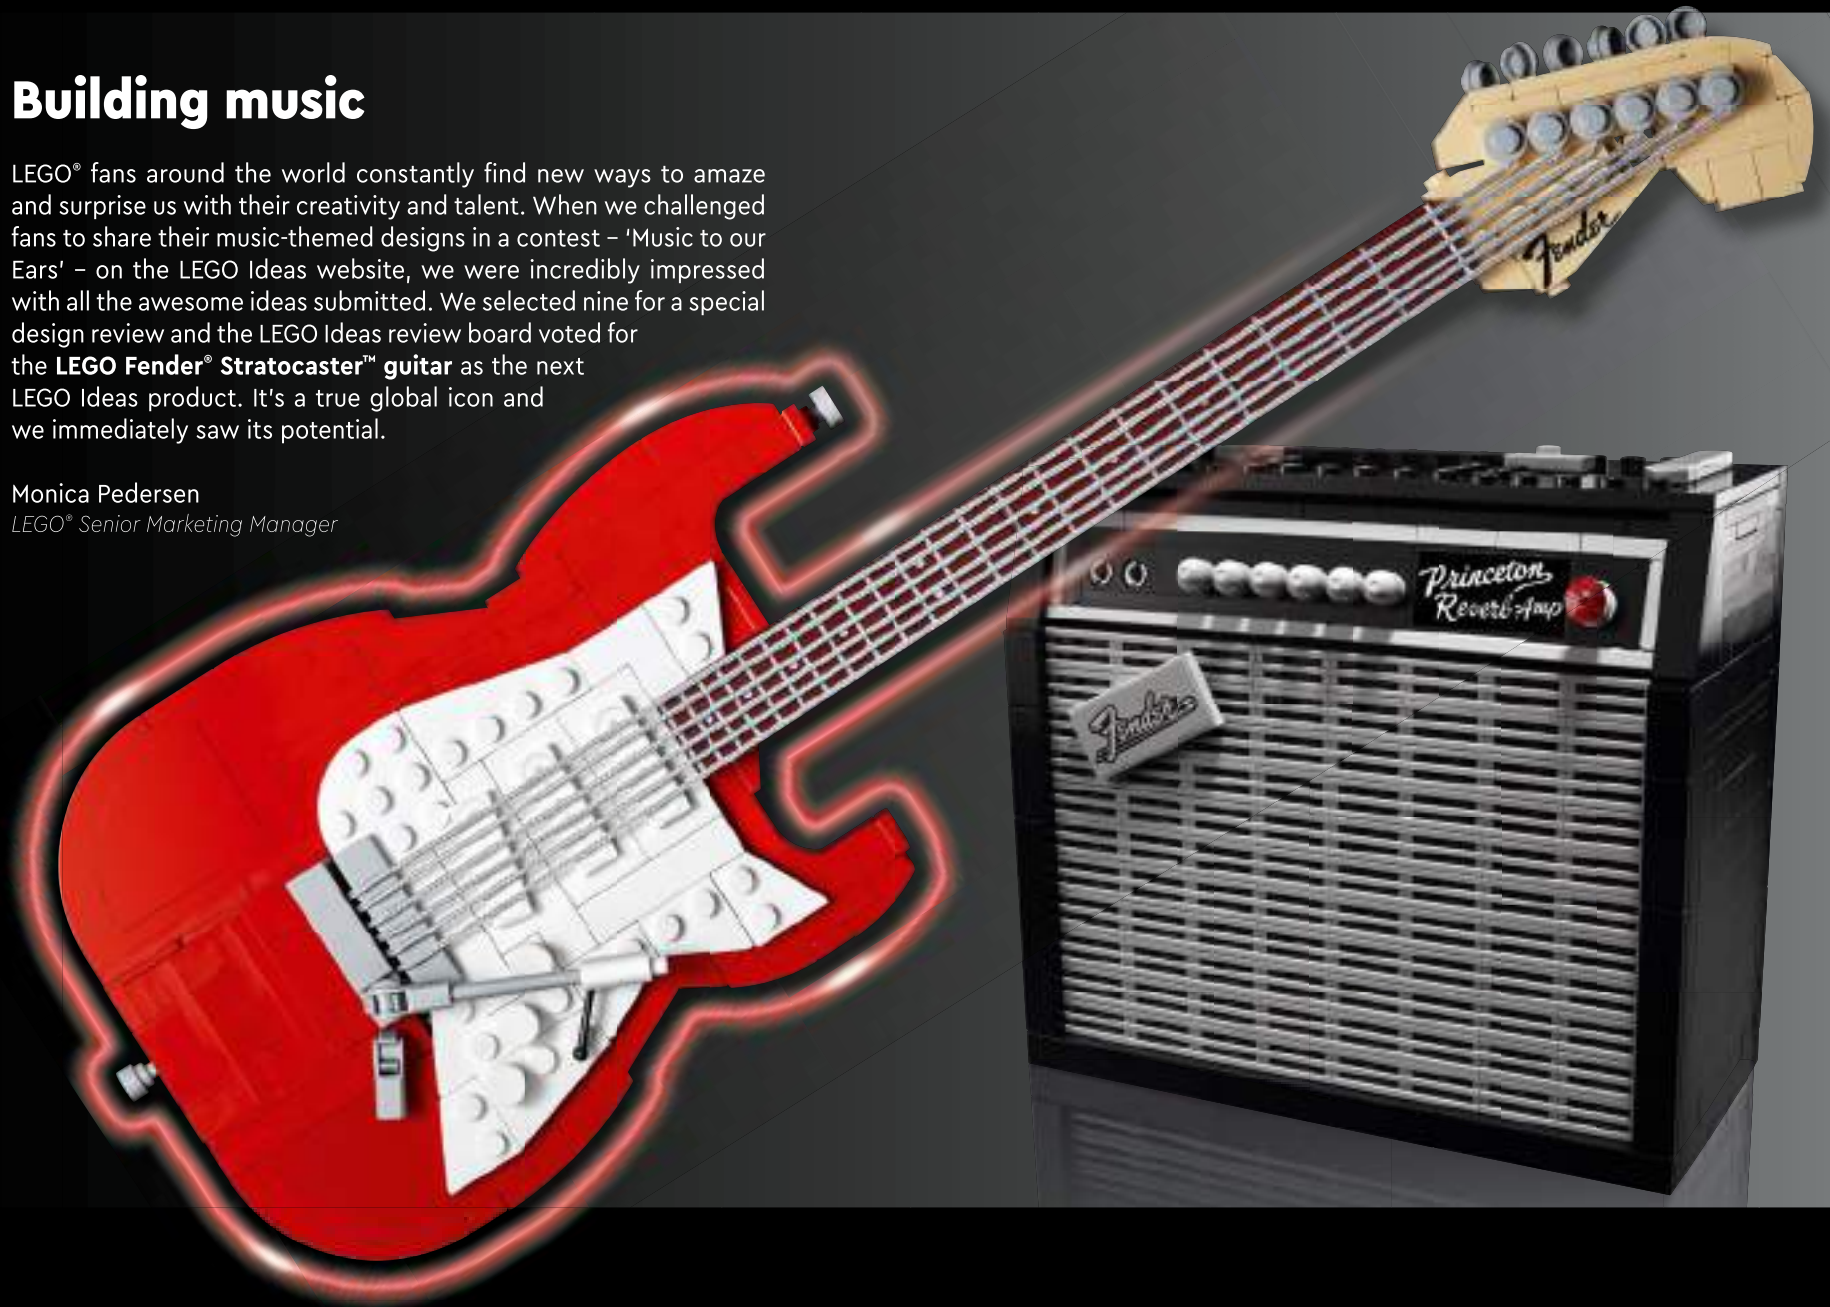

Building music

LEGO® fans around the world constantly find new ways to amaze and surprise us with their creativity and talent. When we challenged fans to share their music-themed designs in a contest – ‘Music to our Ears’ – on the LEGO Ideas website, we were incredibly impressed with all the awesome ideas submitted. We selected nine for a special design review and the LEGO Ideas review board voted for the **LEGO Fender® Stratocaster™ guitar** as the next LEGO Ideas product. It's a true global icon and we immediately saw its potential.

Monica Pedersen

LEGO® Senior Marketing Manager