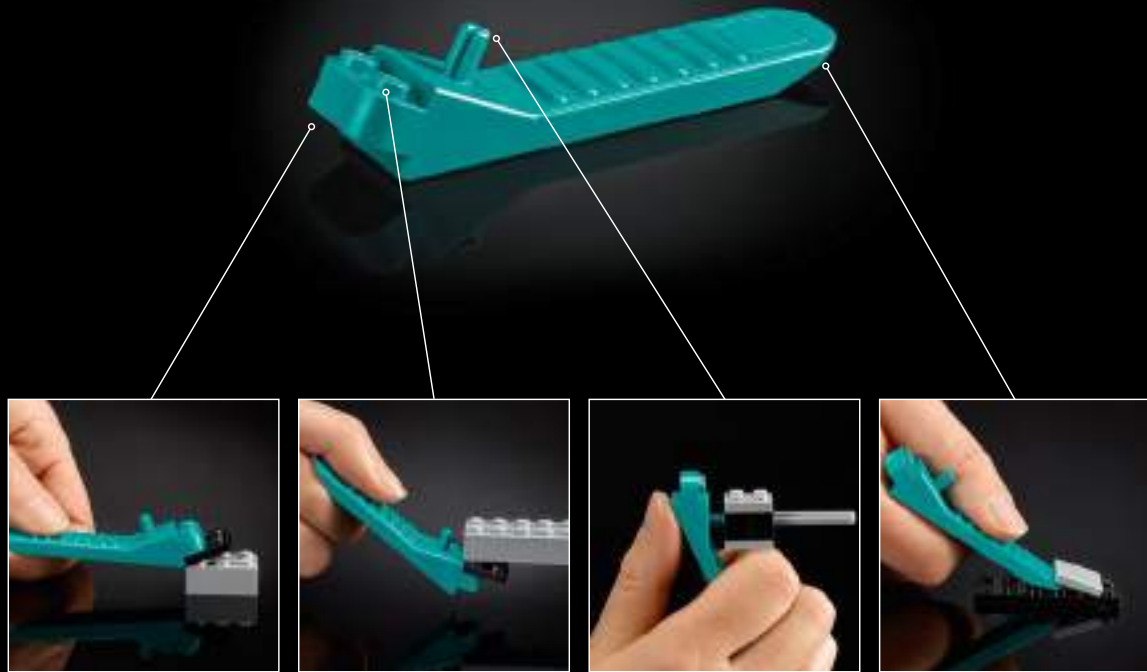

LEGO.com/brickseparator